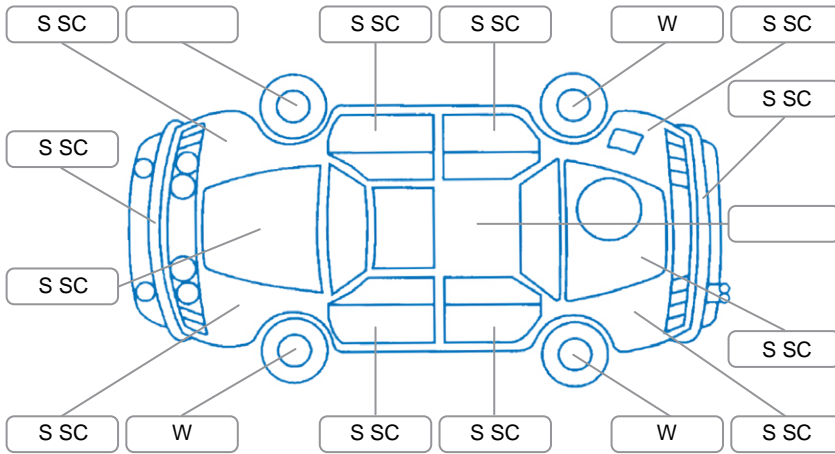

Report ID:	28,160,030	Version:	1
Created:	03 May 2026		

Make:	Mazda	Model:	MPV
Body Style:	Wagon	Year:	2007
Rego No.:	KWH178	Rego Expiry:	08 Jun 2026
WoF Expiry:	31 Jul 2026	Odometer:	216,869 Kms
Good No.:	28160030	VIN:	7AT0C11EX17150589
Next Service:	227000	Service History:	No

Key

S = Scratch R = Rust C = Crack * = Decals W = Significant scuffs
 D = Dent PT = Paint defect P = Pin dent SC = Stone Chips

Note: some defects and blemishes may not be displayed in the diagram

Body Inspection Comments