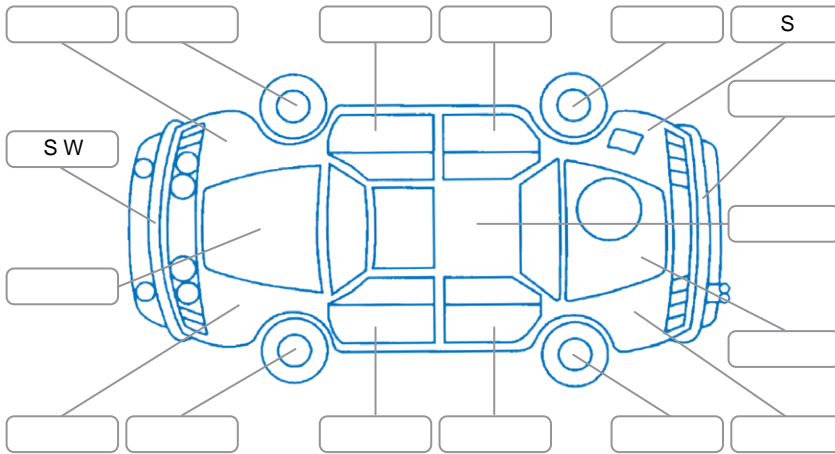

Report ID:	28,160,024	Version:	1
Created:	15 May 2026		

Make:	Toyota	Model:	Vanguard
Body Style:	Wagon	Year:	2009
Rego No.:	NBN662	Rego Expiry:	22 Mar 2027
WoF Expiry:	20 Sep 2026	Odometer:	135,876 Kms
Good No.:	28160024	VIN:	7AT0H65BX20244695
Next Service:	145000	Service History:	No

**Key**  
 S = Scratch    R = Rust    C = Crack    \* = Decals    W = Significant scuffs  
 D = Dent    PT = Paint defect    P = Pin dent    SC = Stone Chips

Note: some defects and blemishes may not be displayed in the diagram