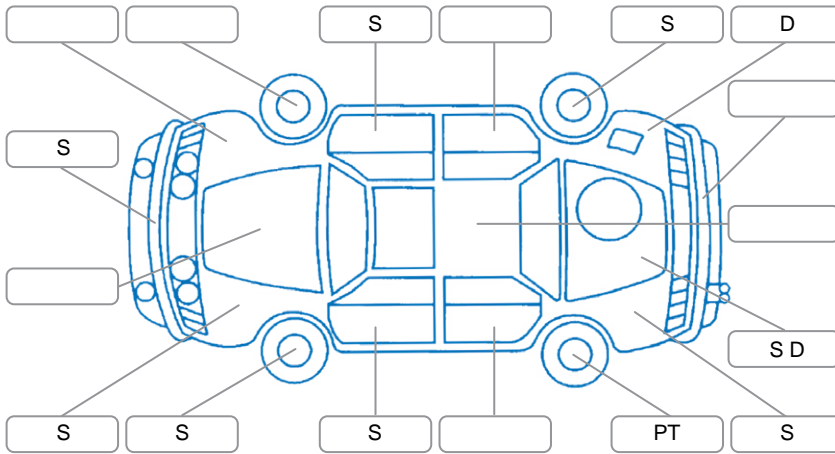

Report ID:	28,159,975	Version:	2
Created:	26 May 2026		

Make:	Honda	Model:	CRV
Body Style:	SUV	Year:	2014
Rego No.:	HEW128	Rego Expiry:	23 Nov 2026
WoF Expiry:	27 Mar 2027	Odometer:	136,807 Kms
Good No.:	28159975	VIN:	MRHRM4890FP060423
Next Service:	146000 kms	Service History:	Yes

Key
 S = Scratch R = Rust C = Crack * = Decals W = Significant scuffs
 D = Dent PT = Paint defect P = Pin dent SC = Stone Chips

Note: some defects and blemishes may not be displayed in the diagram

Body Inspection Comments