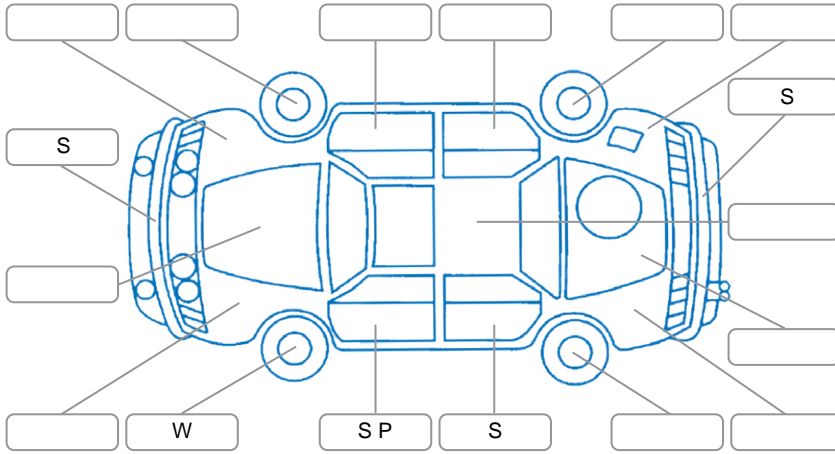

Report ID:	28,159,952	Version:	1
Created:	19 May 2026		

Make:	Mazda	Model:	Atenza
Body Style:	Hatchback	Year:	2008
Rego No.:	NYG160	Rego Expiry:	01 Dec 2026
WoF Expiry:	26 May 2027	Odometer:	129,352 Kms
Good No.:	28159952	VIN:	7AT0C139X21724435
Next Service:	137000	Service History:	No

Key

S = Scratch R = Rust C = Crack * = Decals W = Significant scuffs
 D = Dent PT = Paint defect P = Pin dent SC = Stone Chips

Note: some defects and blemishes may not be displayed in the diagram

Body Inspection Comments

Conditions During Body Inspection: Dry

Under Carriage and Under Bonnet Inspection Comments

Interior Comments

Seats:	Average
Carpets:	Average
Panels:	Average
Dashboard:	Average

General Comments

Road Conditions During Test Drive	Dry
Engine Timing Mechanism	Timing Chain
Evidence of Cam Belt Replacement	<input type="checkbox"/> Yes <input type="checkbox"/> No Kms