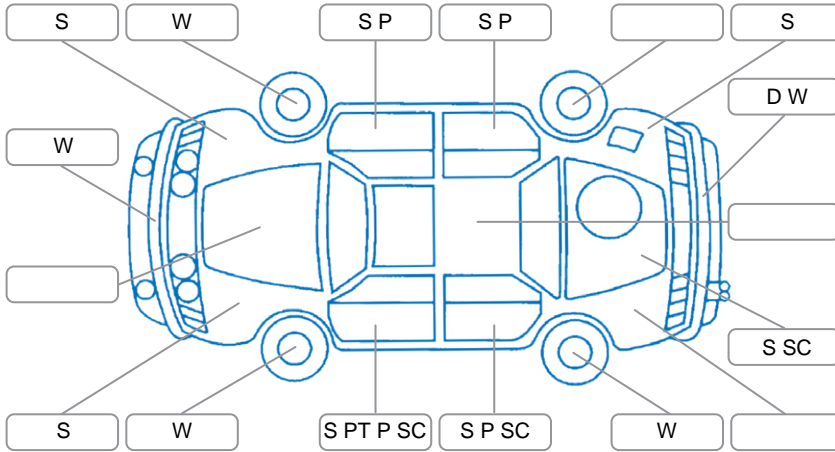

Key

S = Scratch R = Rust C = Crack * = Decals W = Significant scuffs
 D = Dent PT = Paint defect P = Pin dent SC = Stone Chips

Note: some defects and blemishes may not be displayed in the diagram

Body Inspection Comments

R/R mudflap torn.

Conditions During Body Inspection

Dry

Under Carriage and Under Bonnet Inspection Comments

Front wheel drive.

Interior Comments

Seats:	Average
Carpets:	Average
Panels:	Average
Dashboard:	Average