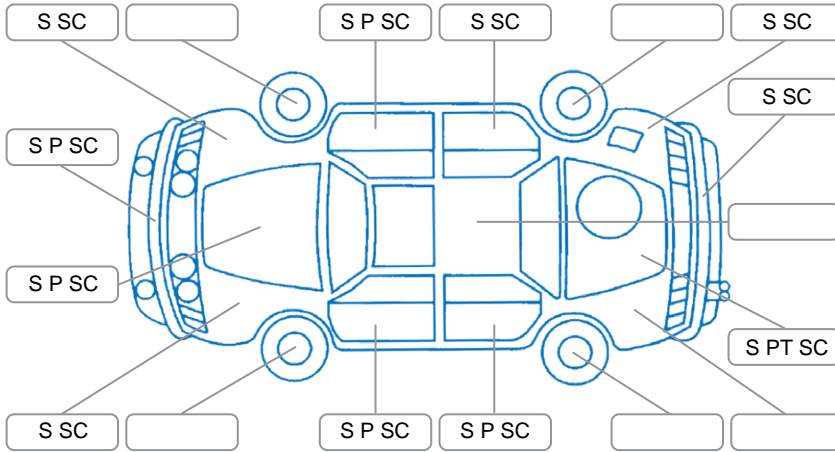

Report ID:	28,159,798	Version:	1
Created:	05 May 2026		

Make:	Subaru	Model:	Outback
Body Style:	Wagon	Year:	2005
Rego No.:	KNL821	Rego Expiry:	25 Oct 2026
WoF Expiry:	30 May 2026	Odometer:	270,096 Kms
Good No.:	28159798	VIN:	7AT0GF16X17027387
Next Service:	278100	Service History:	No

**Key**

S = Scratch    R = Rust    C = Crack    \* = Decals    W = Significant scuffs  
 D = Dent    PT = Paint defect    P = Pin dent    SC = Stone Chips

Note: some defects and blemishes may not be displayed in the diagram

**Body Inspection Comments**

Stonechips with legs on windscreen

Conditions During Body Inspection    Dry

**Under Carriage and Under Bonnet Inspection Comments**

All wheel drive  
 Oil leak

**Interior Comments**