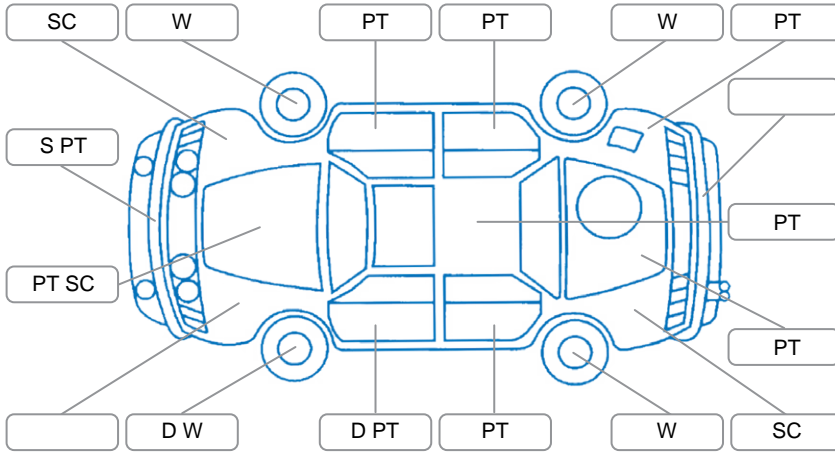

Key

S = Scratch R = Rust C = Crack * = Decals W = Significant scuffs
 D = Dent PT = Paint defect P = Pin dent SC = Stone Chips

Note: some defects and blemishes may not be displayed in the diagram

Body Inspection Comments

Paint is cracked and flaking on front bumper. Right front wheel is buckled. Clear paint is flaking here and there. Rear wiper arm cap is missing. Right and left tail lights are cracked.

Conditions During Body Inspection	Dry
-----------------------------------	-----

Under Carriage and Under Bonnet Inspection Comments

Leaking from around engine and transmission. Welding of muffler hanger is broken. Aftermarket air intake and blow off.

Interior Comments

Seats:	Good
Carpets:	Average
Panels:	Clothes are sagging.
Dashboard:	Major cracks.