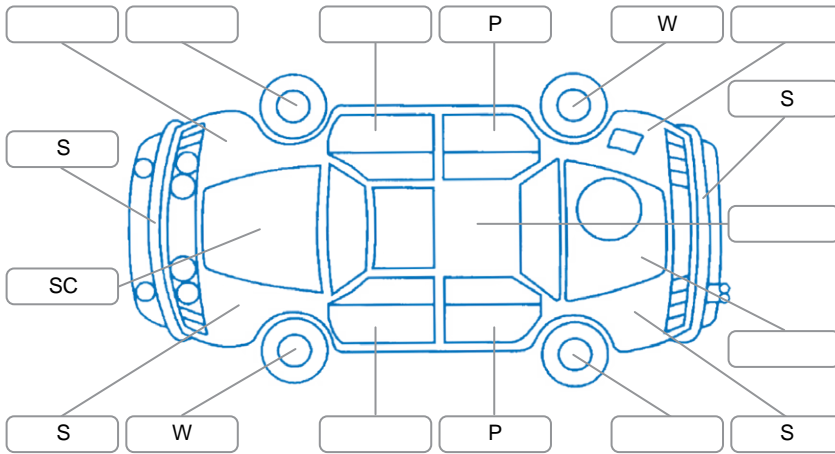

Report ID:	28,159,779	Version:	1
Created:	03 May 2026		

Make:	Suzuki	Model:	Swift
Body Style:	Hatchback	Year:	2010
Rego No.:	FJC627	Rego Expiry:	18 Jul 2026
WoF Expiry:	31 May 2026	Odometer:	111,974 Kms
Good No.:	28159779	VIN:	JSAEZC21S00562757
Next Service:	119000	Service History:	No

Key
 S = Scratch R = Rust C = Crack * = Decals W = Significant scuffs
 D = Dent PT = Paint defect P = Pin dent SC = Stone Chips

Note: some defects and blemishes may not be displayed in the diagram

Body Inspection Comments