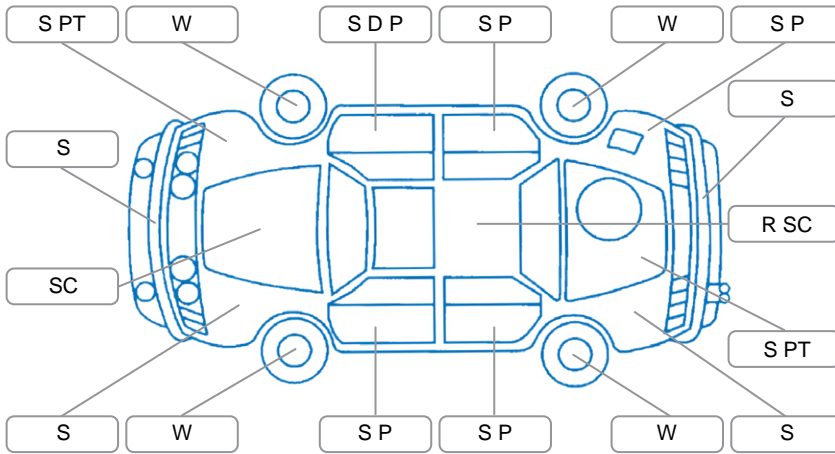

Key

S = Scratch R = Rust C = Crack * = Decals W = Significant scuffs
 D = Dent PT = Paint defect P = Pin dent SC = Stone Chips

Note: some defects and blemishes may not be displayed in the diagram

Body Inspection Comments

Moisture in left taillight
 Underbody oxidation
 Headlight lights lenses require a polish

Conditions During Body Inspection

Under Carriage and Under Bonnet Inspection Comments

Interior Comments

Seats:	Average
Carpets:	Poor
Panels:	Poor
Dashboard:	Poor