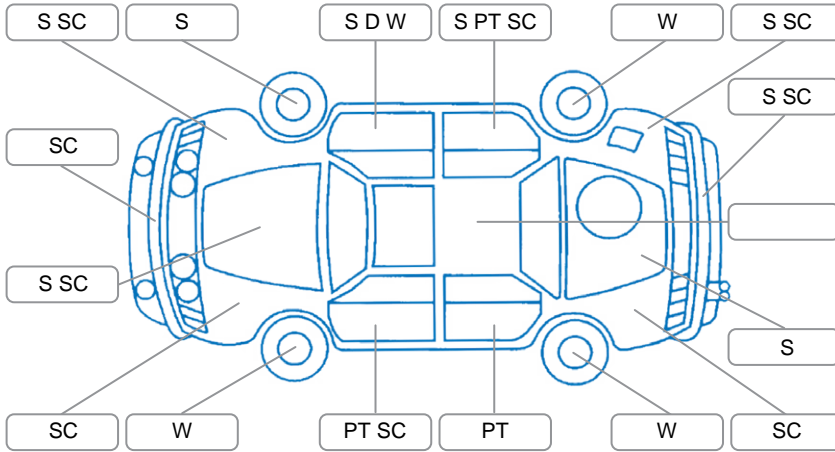

Report ID:	28,159,714	Version:	1
Created:	06 May 2026		

Make:	Mercedes-Benz	Model:	C-Class
Body Style:	Sedan	Year:	2001
Rego No.:	AGP809	Rego Expiry:	07 Apr 2026
WoF Expiry:	05 May 2027	Odometer:	59,297 Kms
Good No.:	28159714	VIN:	WDC2030352R017062
Next Service:	69,286 Kms	Service History:	No

Key

S = Scratch R = Rust C = Crack * = Decals W = Significant scuffs
 D = Dent PT = Paint defect P = Pin dent SC = Stone Chips

Note: some defects and blemishes may not be displayed in the diagram

Body Inspection Comments

Conditions During Body Inspection: Dry

Under Carriage and Under Bonnet Inspection Comments

Rear-wheel drive

Interior Comments

Seats:	Good
Carpets:	Good
Panels:	Good
Dashboard:	Centre din material UV damaged, otherwise good