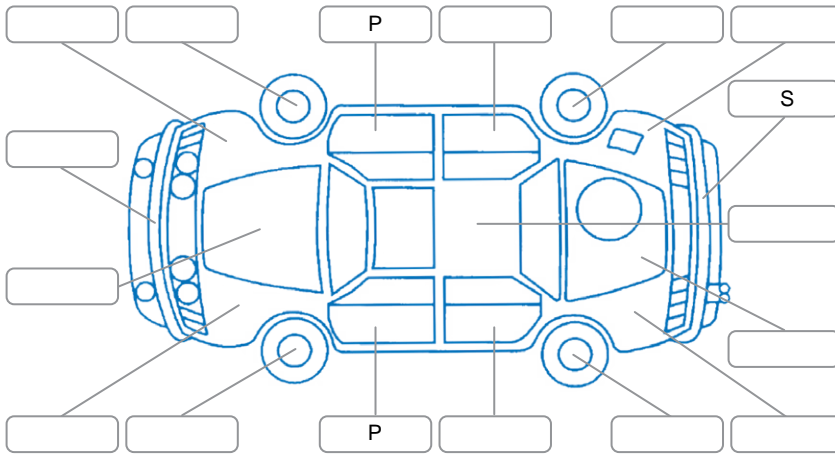

Key
 S = Scratch R = Rust C = Crack * = Decals W = Significant scuffs
 D = Dent PT = Paint defect P = Pin dent SC = Stone Chips

Note: some defects and blemishes may not be displayed in the diagram

Body Inspection Comments

Poor paint repairs

Conditions During Body Inspection

Dry

Under Carriage and Under Bonnet Inspection Comments

Engine oil leak

Interior Comments

Seats:	Good
Carpets:	Good
Panels:	Good
Dashboard:	Good

General Comments