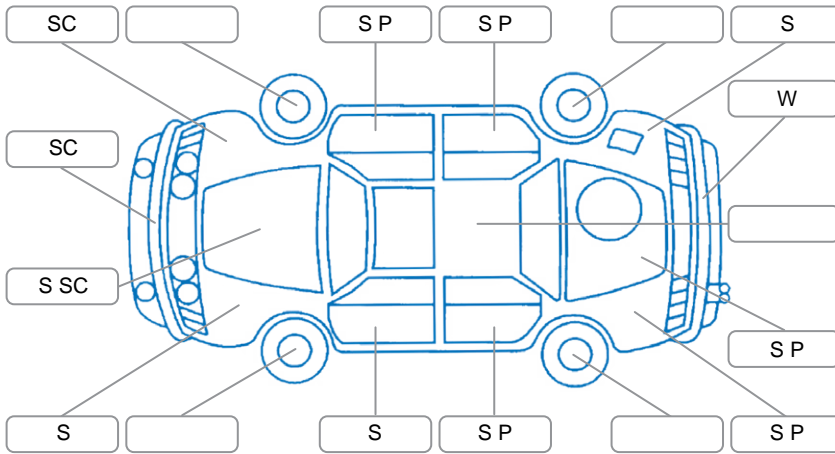

Report ID:	28,159,655	Version:	2
Created:	27 May 2026		

Make:	Nissan	Model:	Caravan
Body Style:	Van	Year:	2010
Rego No.:	MJA957	Rego Expiry:	02 Apr 2026
WoF Expiry:	07 Apr 2027	Odometer:	264,403 Kms
Good No.:	28159655	VIN:	7AT0DH06X19157868
Next Service:	27/05/27 or 274000	Service History:	No

**Key**  
 S = Scratch    R = Rust    C = Crack    \* = Decals    W = Significant scuffs  
 D = Dent    PT = Paint defect    P = Pin dent    SC = Stone Chips

Note: some defects and blemishes may not be displayed in the diagram

### Under Carriage and Under Bonnet Inspection Comments

Oil seepage around valve cover.  
 Inner wear on rear tyres.  
 Front RH inner brake rotor worn, has deep groves