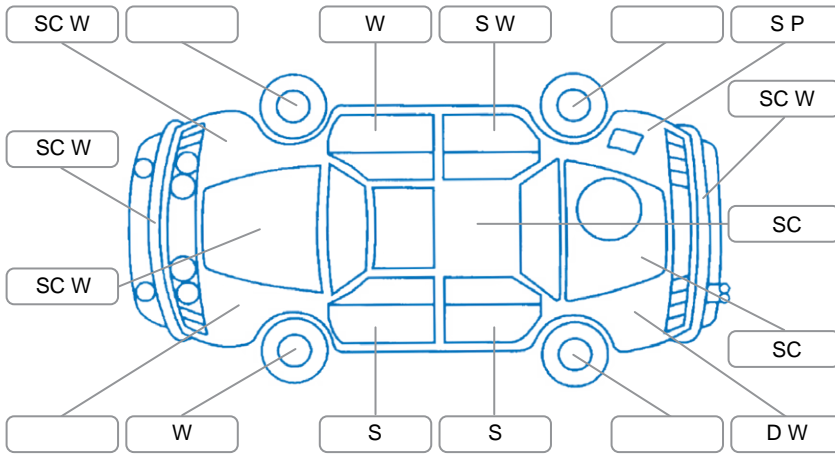

Report ID:	28,159,640	Version:	1
Created:	04 May 2026		

Make:	Peugeot	Model:	208
Body Style:	Hatchback	Year:	2017
Rego No.:	KWR208	Rego Expiry:	25 Sep 2026
WoF Expiry:	17 Jun 2026	Odometer:	34,586 Kms
Good No.:	28159640	VIN:	VF3CCHNZTHW098988
Next Service:	47,500km	Service History:	No

**Key**  
 S = Scratch    R = Rust    C = Crack    \* = Decals    W = Significant scuffs  
 D = Dent    PT = Paint defect    P = Pin dent    SC = Stone Chips

Note: some defects and blemishes may not be displayed in the diagram

### Body Inspection Comments

Left sill panel dent and scratches  
 Windscreen stone chips

Conditions During Body Inspection    Dry