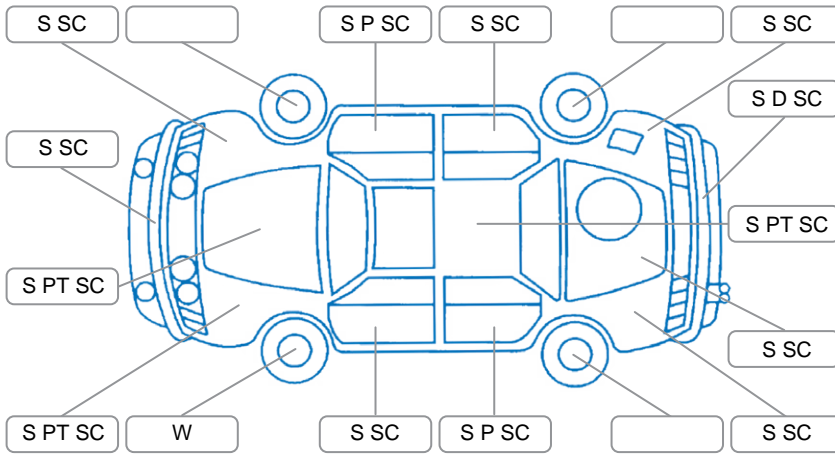

Report ID:	28,159,638	Version:	1
Created:	07 May 2026		

Make:	Mercedes-Benz	Model:	V350
Body Style:	Wagon	Year:	2007
Rego No.:	KCZ886	Rego Expiry:	01 Nov 2026
WoF Expiry:	12 Jan 2027	Odometer:	136,461 Kms
Good No.:	28159638	VIN:	WDF63981323305115
Next Service:	146000	Service History:	No

**Key**

S = Scratch    R = Rust    C = Crack    \* = Decals    W = Significant scuffs  
 D = Dent    PT = Paint defect    P = Pin dent    SC = Stone Chips

Note: some defects and blemishes may not be displayed in the diagram

**Body Inspection Comments**

Minor stonechips on windscreen

Conditions During Body Inspection

Dry

**Under Carriage and Under Bonnet Inspection Comments**

Rear wheel drive  
 Oil leak

**Interior Comments**

Seats:	Good
Carpets:	Good
Panels:	Good
Dashboard:	Good