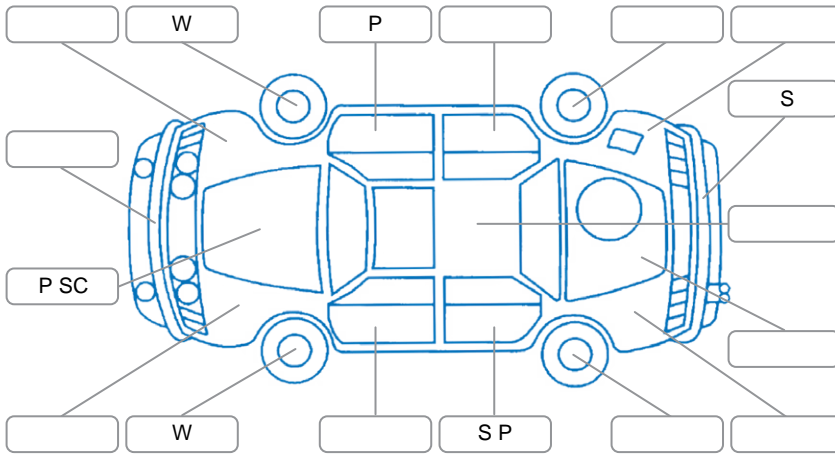

Key
 S = Scratch R = Rust C = Crack * = Decals W = Significant scuffs
 D = Dent PT = Paint defect P = Pin dent SC = Stone Chips

Note: some defects and blemishes may not be displayed in the diagram

Body Inspection Comments

Windscreen stone chip

Conditions During Body Inspection

Under Carriage and Under Bonnet Inspection Comments

Interior Comments

Seats:	Good
Carpets:	Good
Panels:	Good
Dashboard:	Good

General Comments

Road Conditions During Test Drive	Dry		
Engine Timing Mechanism	Timing Chain		
Evidence of Cam Belt Replacement	<input type="checkbox"/> Yes	<input type="checkbox"/> No	Kms
Inspected by:	Phillip Russel-Waimotu		
Published by:	Neil Honeyman		
Inspection Date:	03 May 2026		