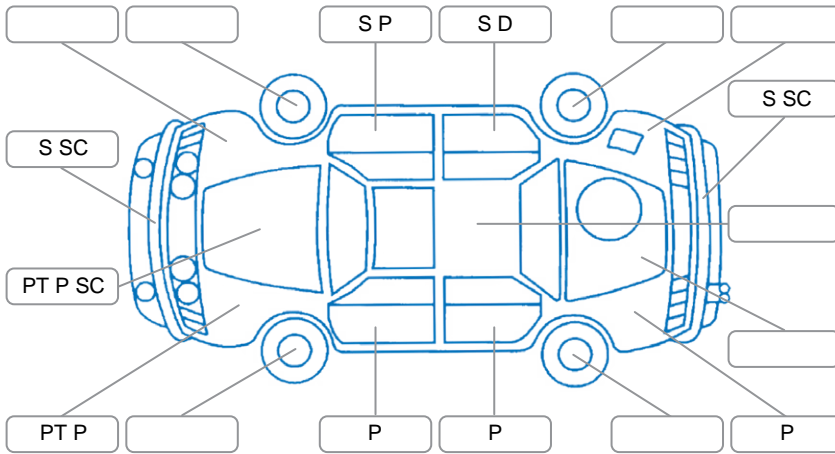

Report ID:	28,159,588	Version:	4
Created:	12 May 2026		

Make:	Honda	Model:	Logo
Body Style:	Hatchback	Year:	1997
Rego No.:	BDF756	Rego Expiry:	11 May 2026
WoF Expiry:	23 Aug 2026	Odometer:	175,498 Kms
Good No.:	28159588	VIN:	7A88G880702039070
Next Service:	185,501	Service History:	No

Key
 S = Scratch R = Rust C = Crack * = Decals W = Significant scuffs
 D = Dent PT = Paint defect P = Pin dent SC = Stone Chips

Note: some defects and blemishes may not be displayed in the diagram

Body Inspection Comments

Conditions During Body Inspection	Dry
-----------------------------------	-----

Under Carriage and Under Bonnet Inspection Comments

Interior Comments

Seats:	Good
Carpets:	Good
Panels:	Average, drivers door card damaged.
Dashboard:	Good