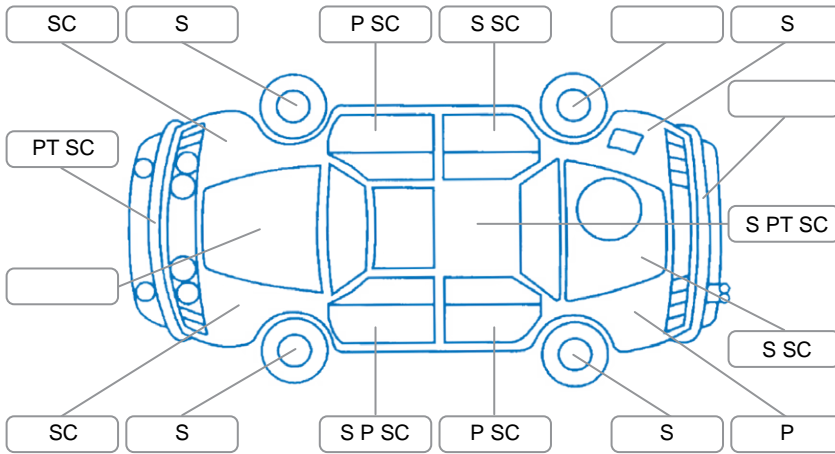

Report ID:	28,159,535	Version:	2
Created:	14 May 2026		

Make:	Suzuki	Model:	Kizashi
Body Style:	Sedan	Year:	2013
Rego No.:	GTW632	Rego Expiry:	01 Nov 2026
WoF Expiry:	21 May 2027	Odometer:	123,131 Kms
Good No.:	28159535	VIN:	JSAFRF91S00122436
Next Service:	133,139 Kms	Service History:	No

Key
 S = Scratch R = Rust C = Crack * = Decals W = Significant scuffs
 D = Dent PT = Paint defect P = Pin dent SC = Stone Chips

Note: some defects and blemishes may not be displayed in the diagram

Body Inspection Comments

RF door seal split.

Conditions During Body Inspection

Under Carriage and Under Bonnet Inspection Comments

Interior Comments

Seats:	Good
Carpets:	Good
Panels:	Good
Dashboard:	Good, steering wheel wearing.

General Comments

One key remote missing plastic end of key blade.

Road Conditions During Test Drive	Dry		
Engine Timing Mechanism	Timing Chain		
Evidence of Cam Belt Replacement	<input type="checkbox"/> Yes	<input type="checkbox"/> No	Kms
Inspected by:	Troy Smith		
Published by:	Shanna Bullion		
Inspection Date:	04 May 2026		