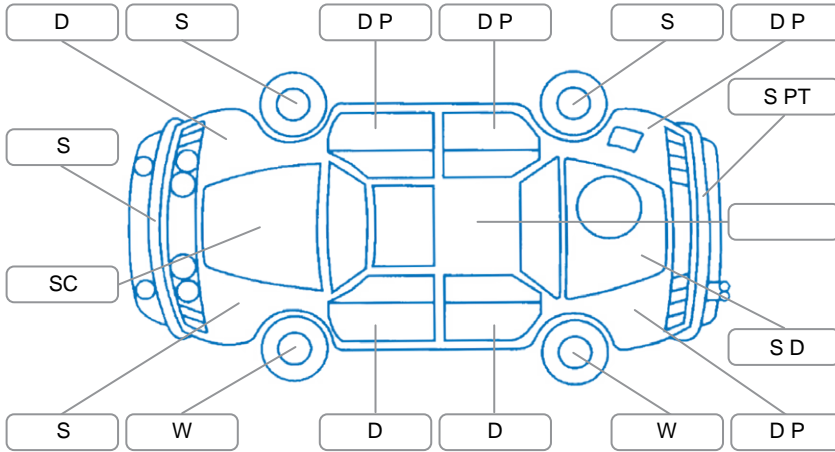

Report ID:	28,159,463	Version:	3
Created:	22 May 2026		

Make:	LDV	Model:	V80
Body Style:	Van	Year:	2022
Rego No.:	PDN290	Rego Expiry:	29 Nov 2026
WoF Expiry:	04 Jun 2027	Odometer:	149,000 Kms
Good No.:	28159463	VIN:	LSKG5GL10MA157938
Next Service:	158900 kms	Service History:	Yes

Key

S = Scratch R = Rust C = Crack * = Decals W = Significant scuffs
 D = Dent PT = Paint defect P = Pin dent SC = Stone Chips

Note: some defects and blemishes may not be displayed in the diagram

Body Inspection Comments

Conditions During Body Inspection: Dry

Under Carriage and Under Bonnet Inspection Comments

Interior Comments

Seats:	driver seat torn
Carpets:	Good
Panels:	Poor
Dashboard:	Average

General Comments

Road Conditions During Test Drive	Wet
Engine Timing Mechanism	Cambelt
Evidence of Cam Belt Replacement	<input type="checkbox"/> Yes <input checked="" type="checkbox"/> No Kms
Inspected by:	Byron Dagg
Published by:	Byron Dagg
Inspection Date:	22 May 2026