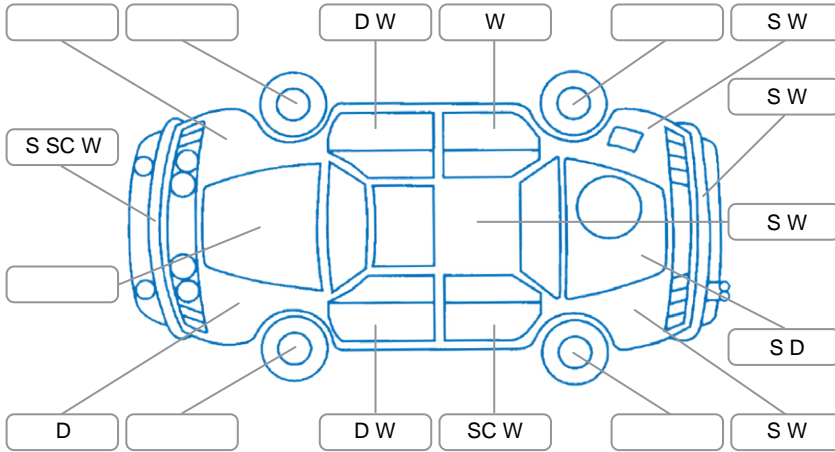

Key

S = Scratch R = Rust C = Crack * = Decals W = Significant scuffs
 D = Dent PT = Paint defect P = Pin dent SC = Stone Chips

Note: some defects and blemishes may not be displayed in the diagram

Body Inspection Comments

Tyres low
 Moisture in right rear tail light

Conditions During Body Inspection Dry

Under Carriage and Under Bonnet Inspection Comments

Interior Comments

Seats:	drivers seat worn, stains
Carpets:	Good
Panels:	drivers door seal worn
Dashboard:	Good