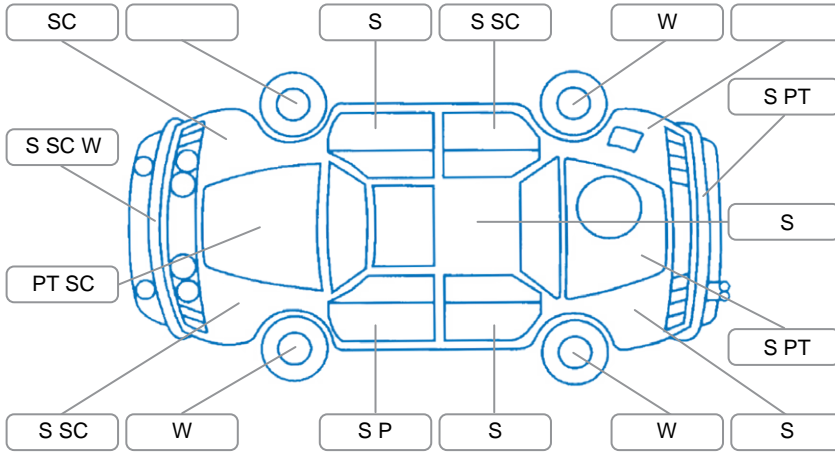

Report ID:	28,159,416	Version:	1
Created:	06 May 2026		

Make:	Honda	Model:	Odyssey
Body Style:	Wagon	Year:	2015
Rego No.:	PEJ413	Rego Expiry:	24 Mar 2027
WoF Expiry:	20 May 2027	Odometer:	149,179 Kms
Good No.:	28159416	VIN:	7AT08G61X22040848
Next Service:	159,180 Kms	Service History:	No

Key

S = Scratch R = Rust C = Crack * = Decals W = Significant scuffs
 D = Dent PT = Paint defect P = Pin dent SC = Stone Chips

Note: some defects and blemishes may not be displayed in the diagram

Body Inspection Comments

Conditions During Body Inspection: Dry

Under Carriage and Under Bonnet Inspection Comments

Front-wheel drive

Interior Comments

Seats:	Good
Carpets:	Good
Panels:	Good
Dashboard:	Good

General Comments

Road Conditions During Test Drive	Dry		
Engine Timing Mechanism	Timing Chain		
Evidence of Cam Belt Replacement	<input type="checkbox"/> Yes	<input type="checkbox"/> No	Kms
Inspected by:	Ryan Scott		
Published by:	Jayson Rodriguez		
Inspection Date:	05 May 2026		