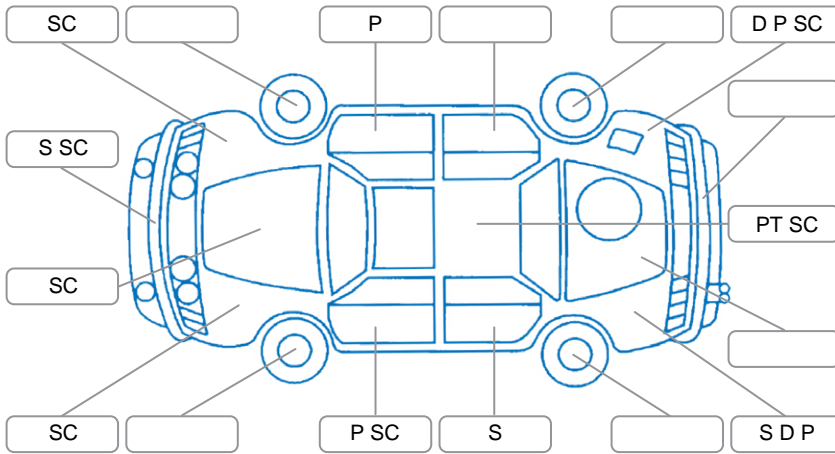

Report ID:	28,159,395	Version:	1
Created:	03 May 2026		

Make:	LDV	Model:	T60
Body Style:	Utility	Year:	2022
Rego No.:	PAK664	Rego Expiry:	30 Jan 2027
WoF Expiry:	15 Apr 2027	Odometer:	145,357 Kms
Good No.:	28159395	VIN:	LSFAM11C3MA187539
Next Service:	140,000 Kms	Service History:	Yes

**Key**

S = Scratch    R = Rust    C = Crack    \* = Decals    W = Significant scuffs  
 D = Dent    PT = Paint defect    P = Pin dent    SC = Stone Chips

Note: some defects and blemishes may not be displayed in the diagram

**Body Inspection Comments**

Bull bar dented.  
 LH cant rail dented.  
 Stonechip in windscreen.

Conditions During Body Inspection

**Under Carriage and Under Bonnet Inspection Comments**

Front engine undertray cracked.