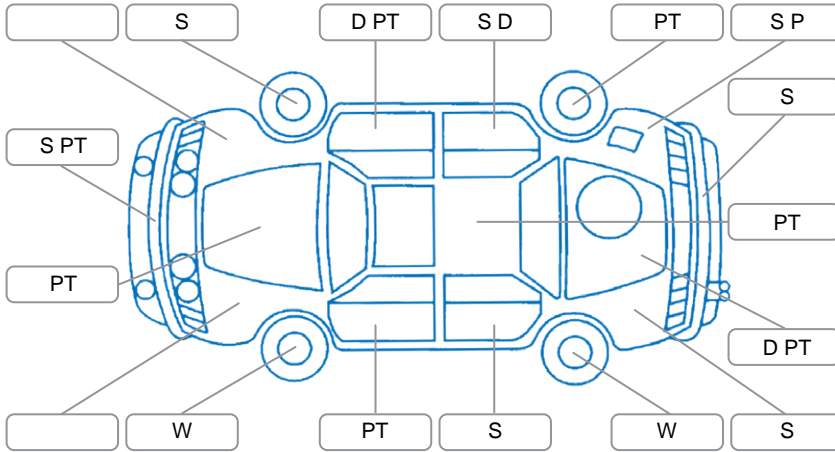

Report ID:	28,159,376	Version:	1
Created:	04 May 2026		

Make:	Holden	Model:	Commodore
Body Style:	Wagon	Year:	2011
Rego No.:	FSQ402	Rego Expiry:	04 Jul 2026
WoF Expiry:	08 Oct 2026	Odometer:	214,070 Kms
Good No.:	28159376	VIN:	6G1EK8EV3BL513369
Next Service:	215063 kms	Service History:	No

Key

S = Scratch R = Rust C = Crack * = Decals W = Significant scuffs
 D = Dent PT = Paint defect P = Pin dent SC = Stone Chips

Note: some defects and blemishes may not be displayed in the diagram

Body Inspection Comments

Conditions During Body Inspection: Dry

Under Carriage and Under Bonnet Inspection Comments

Engine major oil leaks. Underbody surface rust, rear subframe area quite bad. Front sway bar links boots split.