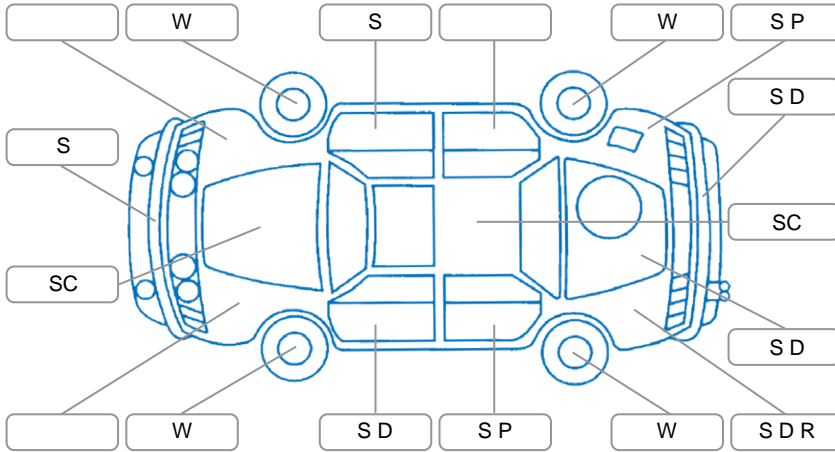

Report ID:	28,159,353	Version:	1
Created:	03 May 2026		

Make:	Toyota	Model:	Hiace
Body Style:	Van	Year:	2005
Rego No.:	HJA948	Rego Expiry:	18 Nov 2026
WoF Expiry:	29 Jul 2026	Odometer:	173,396 Kms
Good No.:	28159353	VIN:	7AT0H60FX13007568
Next Service:		Service History:	No

Key

S = Scratch R = Rust C = Crack * = Decals W = Significant scuffs
 D = Dent PT = Paint defect P = Pin dent SC = Stone Chips

Note: some defects and blemishes may not be displayed in the diagram

Body Inspection Comments

- Paint faded on all panels
- Clear coat lifting on tailgate
- Underbody oxidation
- Moisture and damage left taillight

Conditions During Body Inspection

Under Carriage and Under Bonnet Inspection Comments

Oil leaks

Interior Comments

Seats:	Drivers seat torn
Carpets:	Poor
Panels:	Poor
Dashboard:	Poor

General Comments

Road Conditions During Test Drive	Dry
Engine Timing Mechanism	Timing Chain
Evidence of Cam Belt Replacement	<input type="checkbox"/> Yes <input type="checkbox"/> No Kms
Inspected by:	Phillip Russel-Waimotu
Published by:	Phillip Russel-Waimotu
Inspection Date:	03 May 2026