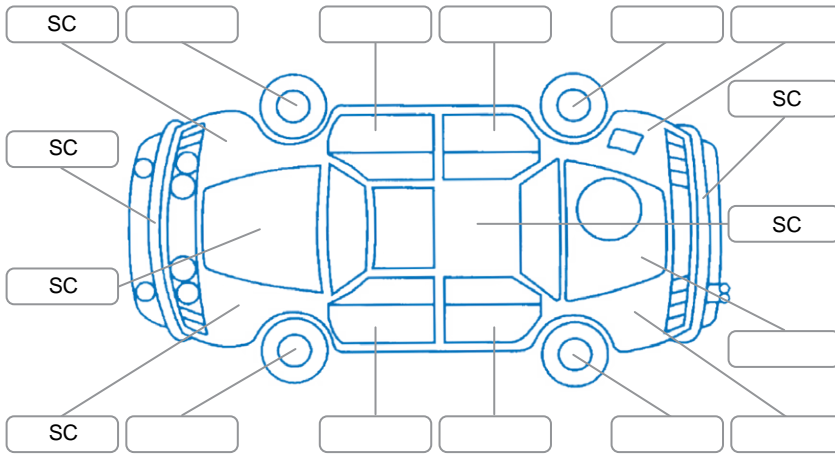

Report ID:	28,159,348	Version:	2
Created:	11 May 2026		

Make:	Mini	Model:	Mini ONE
Body Style:	Wagon	Year:	2012
Rego No.:	RSK484	Rego Expiry:	13 Oct 2026
WoF Expiry:	20 May 2027	Odometer:	96,503 Kms
Good No.:	28159348	VIN:	WMWZA32060WN20409
Next Service:	106,512 Kms	Service History:	No

Key

S = Scratch R = Rust C = Crack * = Decals W = Significant scuffs
 D = Dent PT = Paint defect P = Pin dent SC = Stone Chips

Note: some defects and blemishes may not be displayed in the diagram

Body Inspection Comments

Tyre repair kit instead of spare wheel.

Conditions During Body Inspection

Wet

Under Carriage and Under Bonnet Inspection Comments

Interior Comments

Seats:	Average
Carpets:	Average
Panels:	Average
Dashboard:	Good