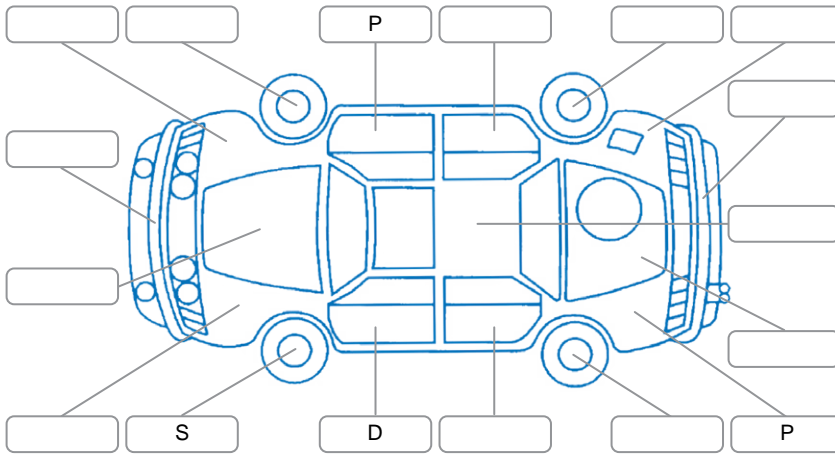

Key
 S = Scratch R = Rust C = Crack * = Decals W = Significant scuffs
 D = Dent PT = Paint defect P = Pin dent SC = Stone Chips

Note: some defects and blemishes may not be displayed in the diagram

Body Inspection Comments

Conditions During Body Inspection: Dry

Under Carriage and Under Bonnet Inspection Comments

Interior Comments

Seats:	Good
Carpets:	Good
Panels:	Good
Dashboard:	Good

General Comments

Road Conditions During Test Drive	Dry	
Engine Timing Mechanism	Timing Chain	
Evidence of Cam Belt Replacement	<input type="checkbox"/> Yes <input type="checkbox"/> No	Kms
Inspected by:	LukaAjitvan Woerden	
Published by:	Harry Dodds	
Inspection Date:	07 May 2026	