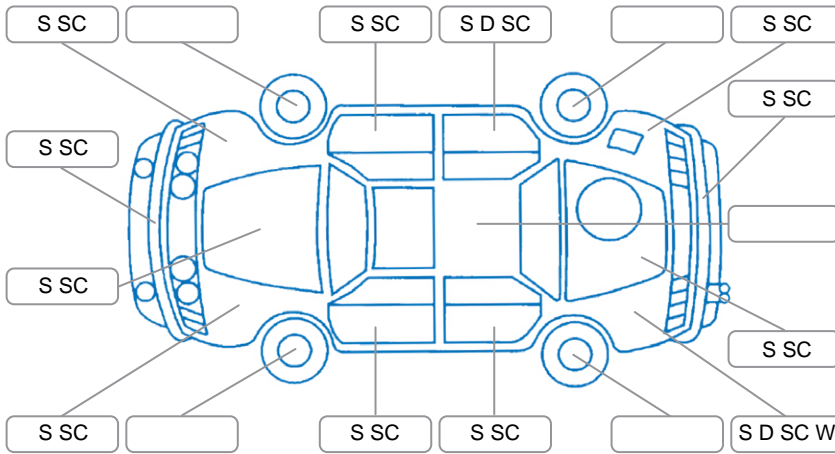

Report ID:	28,159,278	Version:	1
Created:	04 May 2026		

Make:	Hyundai	Model:	Getz
Body Style:	Hatchback	Year:	2008
Rego No.:	EKS164	Rego Expiry:	15 Jun 2026
WoF Expiry:	11 Apr 2027	Odometer:	201,798 Kms
Good No.:	28159278	VIN:	KMHBT51DR8U805676
Next Service:	211000	Service History:	No

**Key**  
 S = Scratch    R = Rust    C = Crack    \* = Decals    W = Significant scuffs  
 D = Dent    PT = Paint defect    P = Pin dent    SC = Stone Chips

Note: some defects and blemishes may not be displayed in the diagram