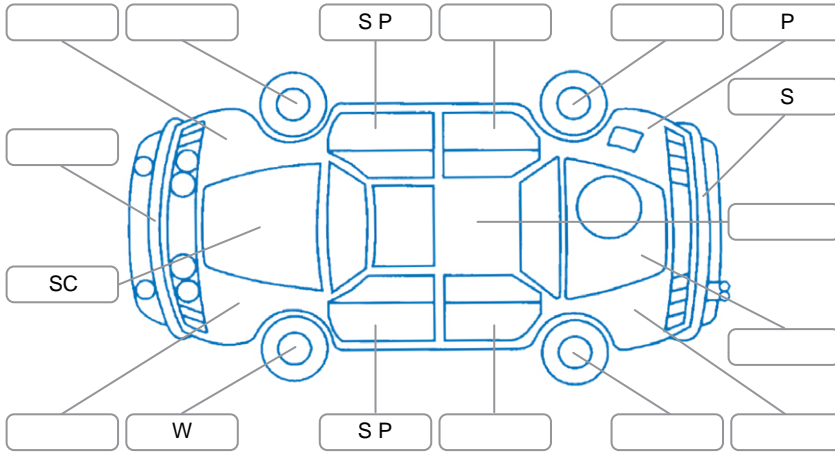

Report ID:	28,159,213	Version:	1
Created:	03 May 2026		

Make:	Mini	Model:	Cooper
Body Style:	Hatchback	Year:	2007
Rego No.:	JSB475	Rego Expiry:	29 Sep 2026
WoF Expiry:	17 Jul 2026	Odometer:	164,090 Kms
Good No.:	28159213	VIN:	WMWWMF32050TT22465
Next Service:	166528	Service History:	No

Key
 S = Scratch R = Rust C = Crack * = Decals W = Significant scuffs
 D = Dent PT = Paint defect P = Pin dent SC = Stone Chips

Note: some defects and blemishes may not be displayed in the diagram

Body Inspection Comments

Conditions During Body Inspection

Under Carriage and Under Bonnet Inspection Comments

Oil leaks

Interior Comments

Seats:	Good
Carpets:	Good
Panels:	Good
Dashboard:	Good

General Comments

One key fob not working
 Engine warning light displayed
 Service invoices provided
 Front tyres with exposed cords