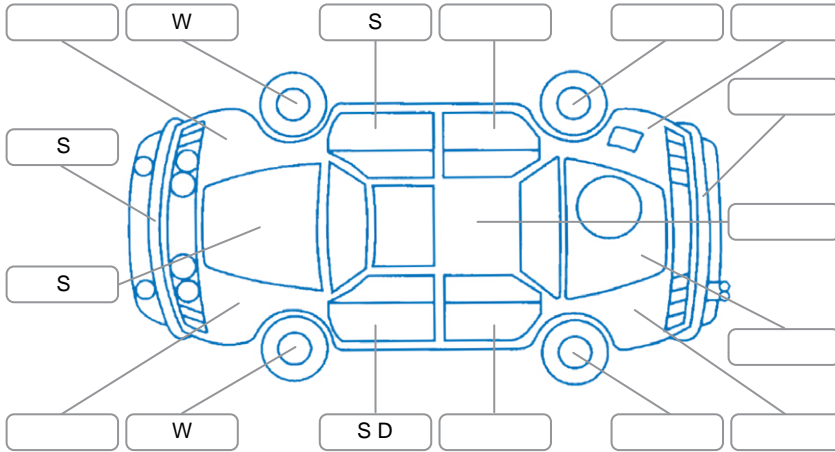

Report ID:	28,159,189	Version:	1
Created:	04 May 2026		

Make:	Jeep	Model:	Cherokee
Body Style:	SUV	Year:	2016
Rego No.:	KCQ707	Rego Expiry:	31 May 2026
WoF Expiry:	28 Apr 2027	Odometer:	62,328 Kms
Good No.:	28159189	VIN:	1C4PJMFS2FW621306
Next Service:	69,465 kms	Service History:	Yes

Key

S = Scratch R = Rust C = Crack * = Decals W = Significant scuffs
 D = Dent PT = Paint defect P = Pin dent SC = Stone Chips

Note: some defects and blemishes may not be displayed in the diagram

Body Inspection Comments

Windscreen stone chip cracked

Conditions During Body Inspection

Dry

Under Carriage and Under Bonnet Inspection Comments

4wd

Interior Comments

Seats:	Good
Carpets:	Good
Panels:	Good
Dashboard:	Good

General Comments