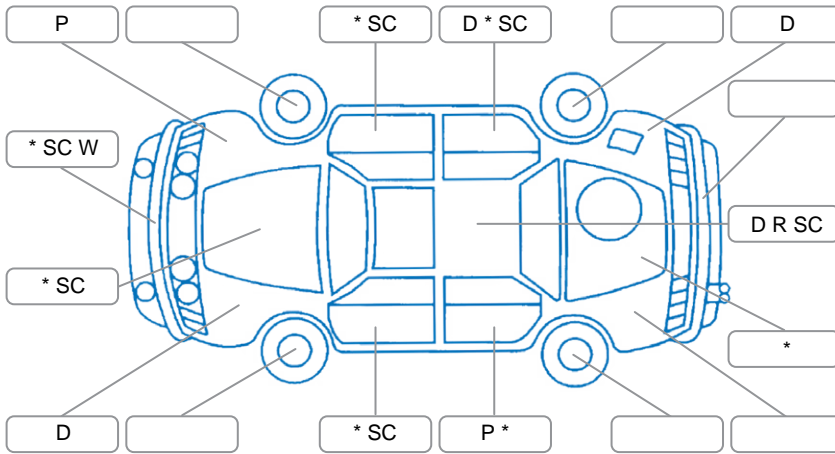

Report ID:	28,159,170	Version:	1
Created:	06 May 2026		

Make:	Nissan	Model:	Navara
Body Style:	Utility	Year:	2015
Rego No.:	JMN231	Rego Expiry:	29 Apr 2026
WoF Expiry:	30 Apr 2027	Odometer:	95,372 Kms
Good No.:	28159170	VIN:	MNTCB2D23A0000947
Next Service:	95,000	Service History:	No

Key

S = Scratch R = Rust C = Crack * = Decals W = Significant scuffs
 D = Dent PT = Paint defect P = Pin dent SC = Stone Chips

Note: some defects and blemishes may not be displayed in the diagram

Body Inspection Comments

Conditions During Body Inspection: Dry

Under Carriage and Under Bonnet Inspection Comments

Multiple Oil Leaks

Interior Comments

Seats:	Average
Carpets:	Average
Panels:	Average
Dashboard:	Average

General Comments