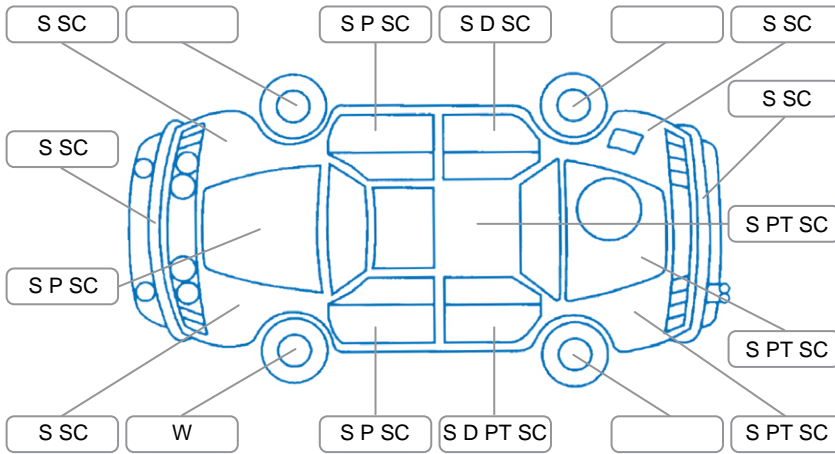

Key
 S = Scratch R = Rust C = Crack * = Decals W = Significant scuffs
 D = Dent PT = Paint defect P = Pin dent SC = Stone Chips

Note: some defects and blemishes may not be displayed in the diagram

Body Inspection Comments

Minor stonechips on windscreen

Conditions During Body Inspection

Dry

Under Carriage and Under Bonnet Inspection Comments

Front wheel drive

Interior Comments

Seats:	Good
Carpets:	Good
Panels:	Good
Dashboard:	Good