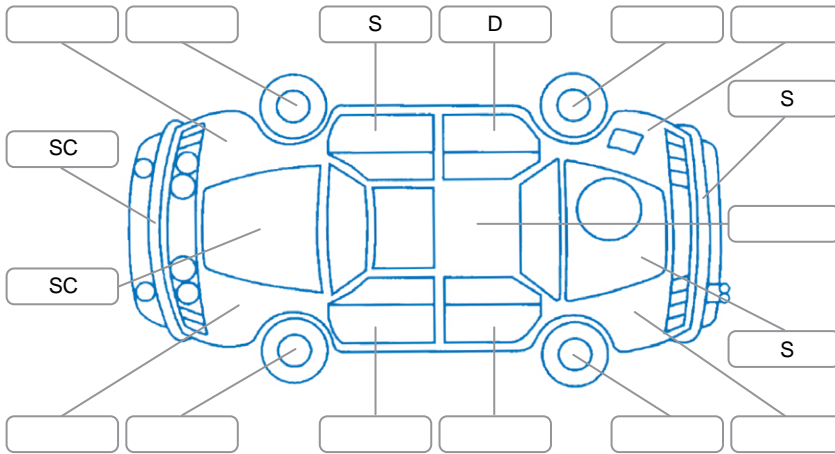

**Key**  
 S = Scratch    R = Rust    C = Crack    \* = Decals    W = Significant scuffs  
 D = Dent    PT = Paint defect    P = Pin dent    SC = Stone Chips

Note: some defects and blemishes may not be displayed in the diagram

### Interior Comments

Seats:	drivers seat outer edge showing some wear.
Carpets:	Average
Panels:	Average
Dashboard:	Good