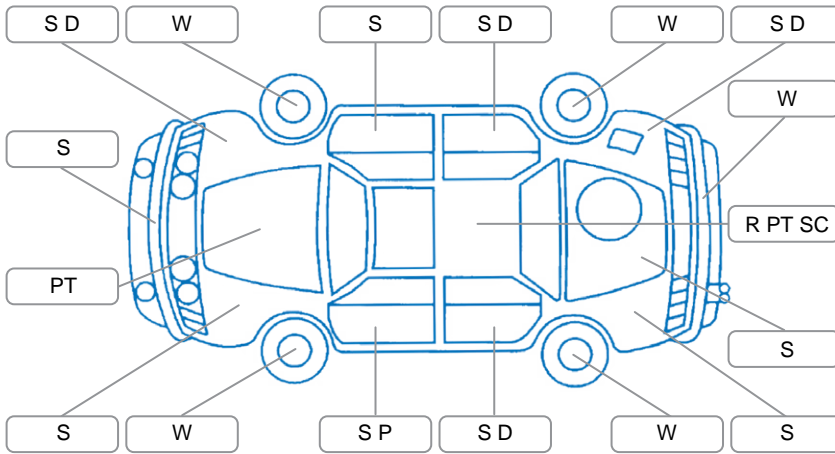

Report ID:	28,159,115	Version:	1
Created:	04 May 2026		

Make:	Nissan	Model:	Fuga
Body Style:	Sedan	Year:	2004
Rego No.:	MTQ647	Rego Expiry:	22 Apr 2027
WoF Expiry:	18 Apr 2026	Odometer:	192,130 Kms
Good No.:	28159115	VIN:	7AT0DH8GX16201925
Next Service:	193117	Service History:	No

Key
 S = Scratch R = Rust C = Crack * = Decals W = Significant scuffs
 D = Dent PT = Paint defect P = Pin dent SC = Stone Chips

Note: some defects and blemishes may not be displayed in the diagram

Body Inspection Comments

Passengers side indicator lens broken
 Headlight lenses fogged over

Conditions During Body Inspection

Under Carriage and Under Bonnet Inspection Comments

Oil leaks

Interior Comments

Seats:	Poor
Carpets:	Poor
Panels:	Poor
Dashboard:	Dashboard cracked