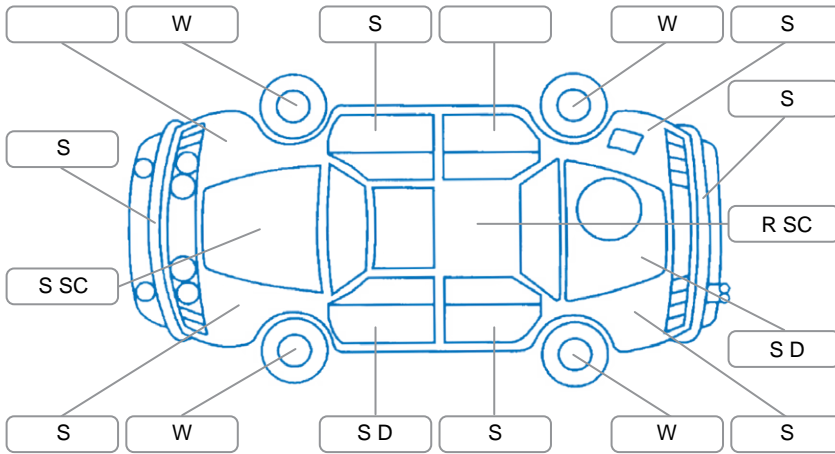

Report ID:	28,159,094	Version:	1
Created:	05 May 2026		

Make:	Toyota	Model:	Hiace
Body Style:	Van	Year:	2018
Rego No.:	LSE690	Rego Expiry:	10 Jul 2026
WoF Expiry:	03 Jun 2026	Odometer:	216,323 Kms
Good No.:	28159094	VIN:	JTFPT22P500021784
Next Service:	223,000 kms	Service History:	Yes

**Key**

S = Scratch    R = Rust    C = Crack    \* = Decals    W = Significant scuffs  
 D = Dent    PT = Paint defect    P = Pin dent    SC = Stone Chips

Note: some defects and blemishes may not be displayed in the diagram

**Under Carriage and Under Bonnet Inspection Comments**

- Rwd
- Engine oil seepage
- FL steering rack leaking

**Interior Comments**

Seats:	Good
Carpets:	Good
Panels:	Tailgate interior trim cracked
Dashboard:	Good