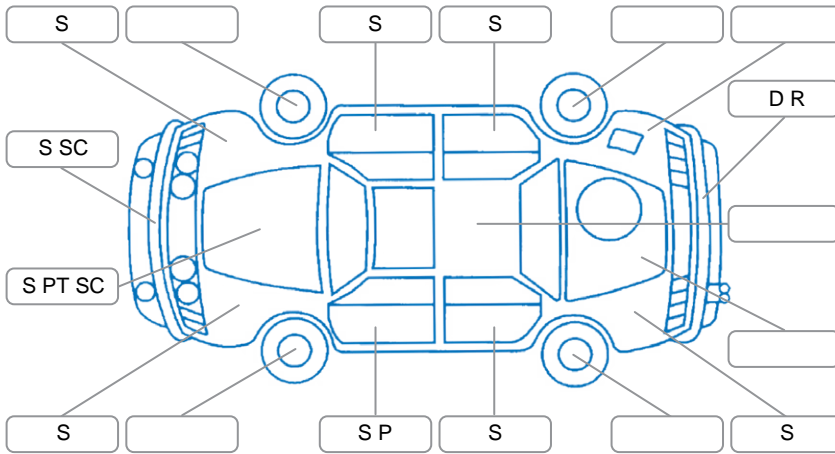

Report ID:	28,159,087	Version:	1
Created:	05 May 2026		

Make:	Holden	Model:	Rodeo 4X2
Body Style:	Utility	Year:	2006
Rego No.:	PMT255	Rego Expiry:	15 Nov 2026
WoF Expiry:	19 Jun 2026	Odometer:	254,449 Kms
Good No.:	28159087	VIN:	MPATFR77H6H573751
Next Service:	262,750	Service History:	No

Key
 S = Scratch R = Rust C = Crack * = Decals W = Significant scuffs
 D = Dent PT = Paint defect P = Pin dent SC = Stone Chips

Note: some defects and blemishes may not be displayed in the diagram

Body Inspection Comments

Canopy struts worn

Conditions During Body Inspection

Dry

Under Carriage and Under Bonnet Inspection Comments

engine oil leak

Interior Comments

Seats:	Average
Carpets:	Average
Panels:	Average
Dashboard:	Average