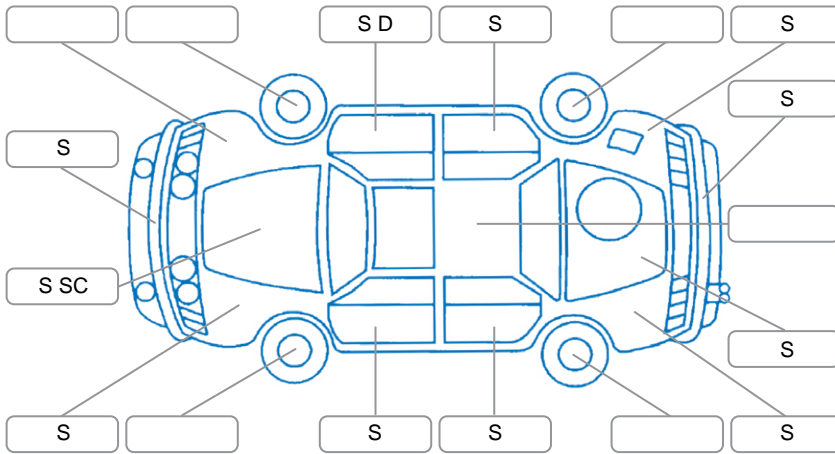

Report ID:	28,159,073	Version:	3
Created:	12 May 2026		

Make:	Nissan	Model:	Note
Body Style:	Hatchback	Year:	2017
Rego No.:	PQE963	Rego Expiry:	03 Dec 2026
WoF Expiry:	19 May 2027	Odometer:	116,628 Kms
Good No.:	28159073	VIN:	7AT0DH79X22535262
Next Service:	126700	Service History:	No

**Key**  
 S = Scratch    R = Rust    C = Crack    \* = Decals    W = Significant scuffs  
 D = Dent    PT = Paint defect    P = Pin dent    SC = Stone Chips

Note: some defects and blemishes may not be displayed in the diagram