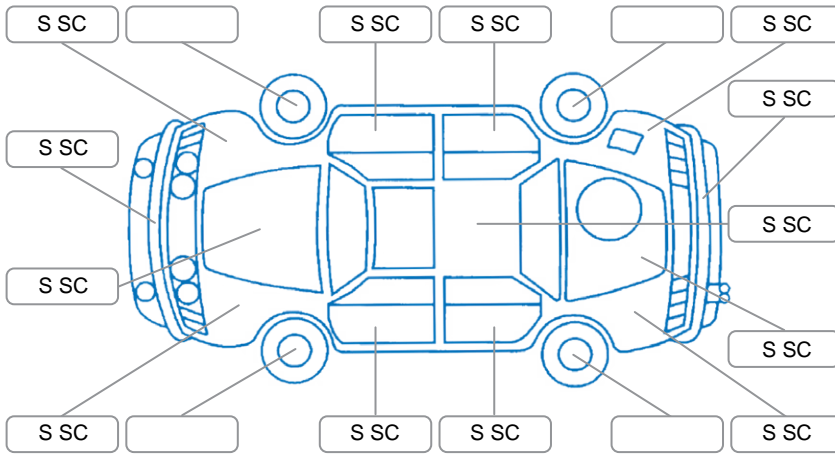

Report ID:	28,159,060	Version:	1
Created:	18 May 2026		

Make:	Hyundai	Model:	Ioniq 5
Body Style:	SUV	Year:	2022
Rego No.:	NZQ763	Rego Expiry:	26 Jan 2027
WoF Expiry:	21 May 2027	Odometer:	46,635 Kms
Good No.:	28159060	VIN:	KMHKM81BUNU042433
Next Service:	57500	Service History:	Yes

Key

S = Scratch R = Rust C = Crack * = Decals W = Significant scuffs
 D = Dent PT = Paint defect P = Pin dent SC = Stone Chips

Note: some defects and blemishes may not be displayed in the diagram

Body Inspection Comments

Minor stonechips on windscreen

Conditions During Body Inspection

Dry

Under Carriage and Under Bonnet Inspection Comments

Rear wheel drive

Interior Comments

Seats:	Good
Carpets:	Good
Panels:	Good
Dashboard:	Good