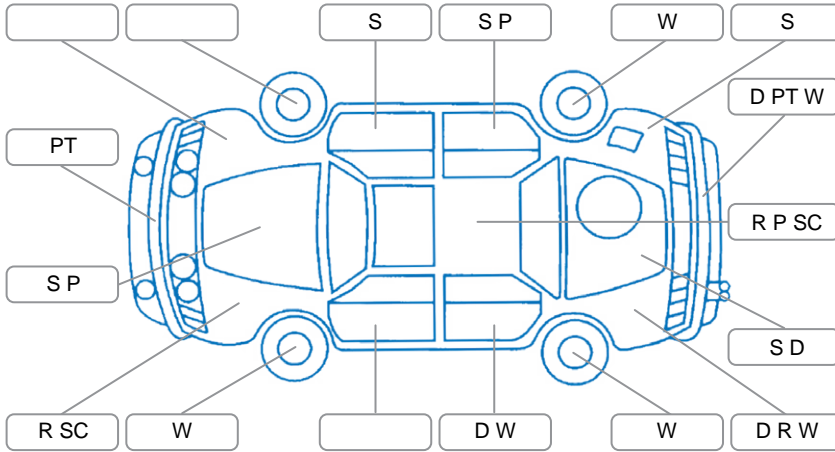

Key

S = Scratch R = Rust C = Crack * = Decals W = Significant scuffs
 D = Dent PT = Paint defect P = Pin dent SC = Stone Chips

Note: some defects and blemishes may not be displayed in the diagram

Body Inspection Comments

Conditions During Body Inspection: Dry

Under Carriage and Under Bonnet Inspection Comments

Left side skirt damaged

Interior Comments

Seats:	Average
Carpets:	Average
Panels:	Average
Dashboard:	Average

General Comments