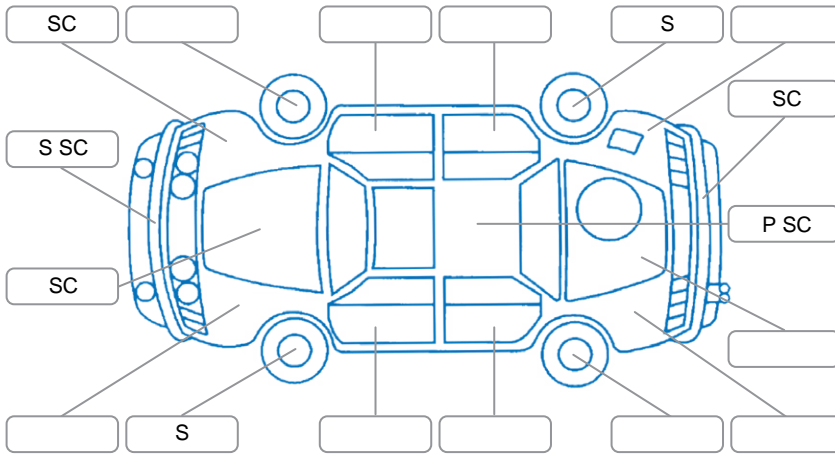

Report ID:	28,159,018	Version:	1
Created:	05 May 2026		

Make:	Honda	Model:	CRV
Body Style:	SUV	Year:	2020
Rego No.:	NEK222	Rego Expiry:	08 Dec 2026
WoF Expiry:	11 Feb 2027	Odometer:	97,188 Kms
Good No.:	28159018	VIN:	MRHRW2850MP060687
Next Service:	103,000	Service History:	No

Key
 S = Scratch R = Rust C = Crack * = Decals W = Significant scuffs
 D = Dent PT = Paint defect P = Pin dent SC = Stone Chips

Note: some defects and blemishes may not be displayed in the diagram

Body Inspection Comments