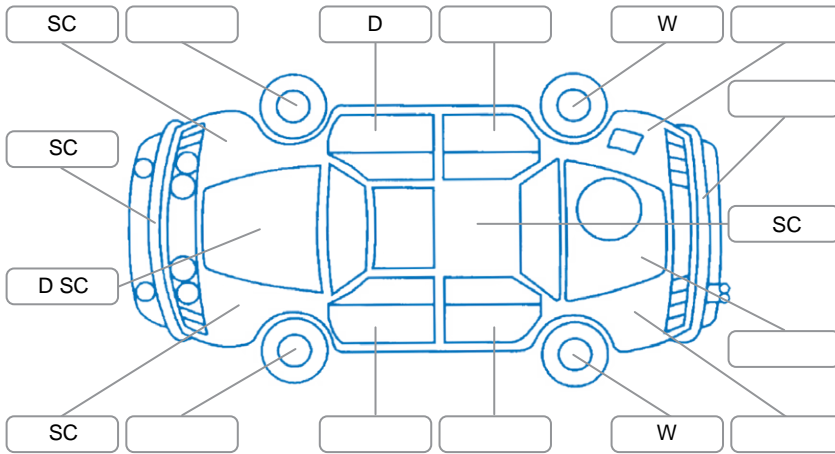

Report ID:	28,158,986	Version:	1
Created:	07 May 2026		

Make:	Holden	Model:	Cruze
Body Style:	Wagon	Year:	2016
Rego No.:	JYG403	Rego Expiry:	15 Nov 2026
WoF Expiry:	22 Jan 2027	Odometer:	195,577 Kms
Good No.:	28158986	VIN:	KL3JA35MJGK336599
Next Service:	205,000kms	Service History:	No

**Key**

S = Scratch    R = Rust    C = Crack    \* = Decals    W = Significant scuffs  
 D = Dent    PT = Paint defect    P = Pin dent    SC = Stone Chips

Note: some defects and blemishes may not be displayed in the diagram

**Body Inspection Comments**

Right door mirror repeater is broken.

Conditions During Body Inspection    Dry

**Under Carriage and Under Bonnet Inspection Comments**

Leaking from engine and transmission.

**Interior Comments**