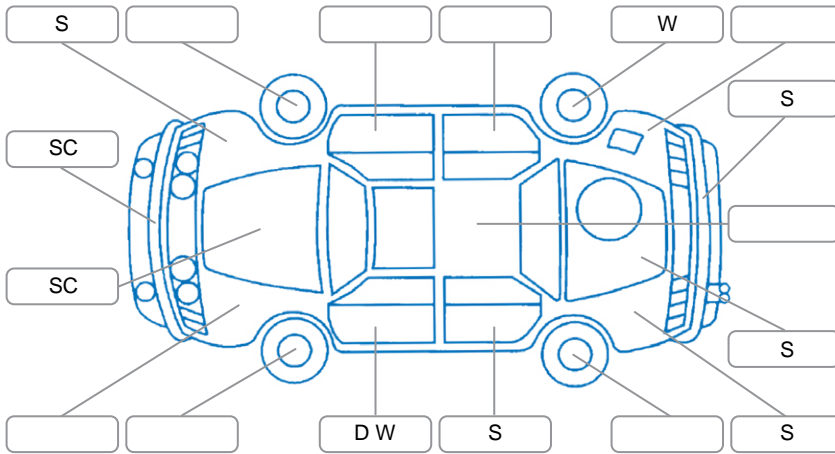

Report ID:	28,158,972	Version:	1
Created:	02 May 2026		

Make:	Toyota	Model:	Markx
Body Style:	Sedan	Year:	2010
Rego No.:	QPZ368	Rego Expiry:	17 Jun 2026
WoF Expiry:	30 May 2026	Odometer:	152,050 Kms
Good No.:	28158972	VIN:	7AT0H64TX20013058
Next Service:	162000	Service History:	No

Key
 S = Scratch R = Rust C = Crack * = Decals W = Significant scuffs
 D = Dent PT = Paint defect P = Pin dent SC = Stone Chips

Note: some defects and blemishes may not be displayed in the diagram

Body Inspection Comments

Conditions During Body Inspection: Dry

Under Carriage and Under Bonnet Inspection Comments

Subframe surface rust

Interior Comments

Seats:	Good
Carpets:	Good
Panels:	Good
Dashboard:	Good

General Comments

Road Conditions During Test Drive	Dry		
Engine Timing Mechanism	Timing Chain		
Evidence of Cam Belt Replacement	<input type="checkbox"/> Yes	<input type="checkbox"/> No	Kms
Inspected by:	Sione Mae		
Published by:	Sione Mae		
Inspection Date:	02 May 2026		