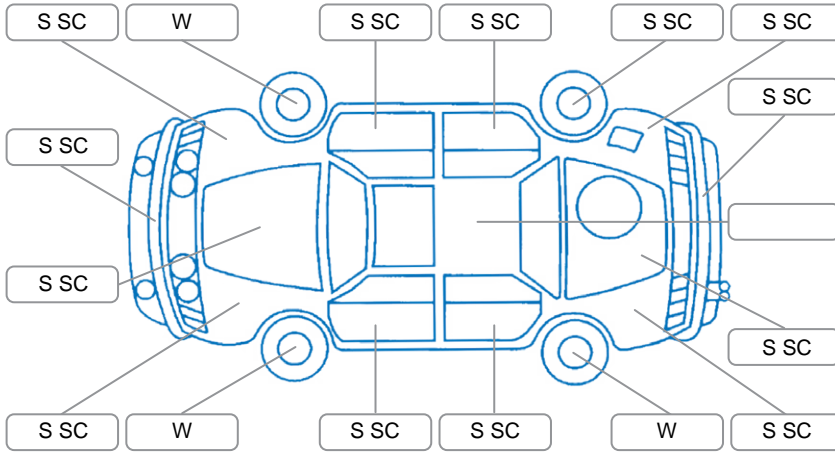

Report ID:	28,158,938	Version:	1
Created:	03 May 2026		

Make:	BMW	Model:	335i
Body Style:	Sedan	Year:	2008
Rego No.:	KEA74	Rego Expiry:	30 Jun 2026
WoF Expiry:	01 May 2027	Odometer:	121,834 Kms
Good No.:	28158938	VIN:	WBAWB72000P054655
Next Service:	due	Service History:	No

**Key**  
 S = Scratch    R = Rust    C = Crack    \* = Decals    W = Significant scuffs  
 D = Dent    PT = Paint defect    P = Pin dent    SC = Stone Chips

Note: some defects and blemishes may not be displayed in the diagram