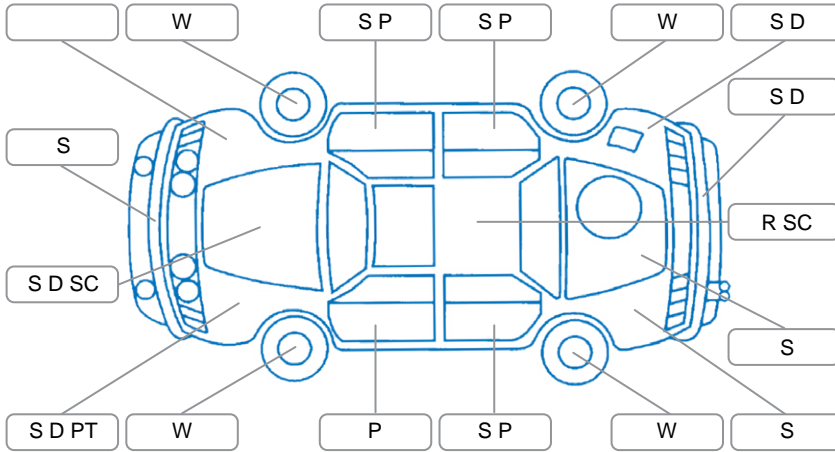

Report ID:	28,158,858	Version:	2
Created:	03 May 2026		

Make:	Toyota	Model:	Hilux
Body Style:	Wagon	Year:	1996
Rego No.:	BNA687	Rego Expiry:	09 Aug 2026
WoF Expiry:	11 Jun 2026	Odometer:	264,885 Kms
Good No.:	28158858	VIN:	7A8H60G0703037201
Next Service:	270506	Service History:	No

Key

S = Scratch R = Rust C = Crack * = Decals W = Significant scuffs
 D = Dent PT = Paint defect P = Pin dent SC = Stone Chips

Note: some defects and blemishes may not be displayed in the diagram

Body Inspection Comments

- Windscreen stone chips
- Paint faded on panels
- Underbody corrosion

Conditions During Body Inspection

Under Carriage and Under Bonnet Inspection Comments

- Oil leaks
- Power steering requires investigation