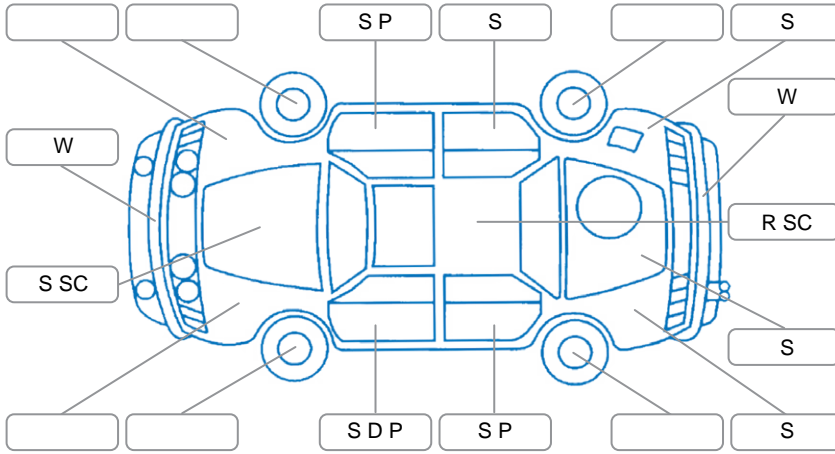

Report ID:	28,158,836	Version:	1
Created:	03 May 2026		

Make:	Toyota	Model:	Corolla
Body Style:	Hatchback	Year:	2013
Rego No.:	HDB766	Rego Expiry:	01 Jan 2027
WoF Expiry:	14 Oct 2026	Odometer:	162,953 Kms
Good No.:	28158836	VIN:	JTNKU3JE90J037188
Next Service:	177000	Service History:	No

**Key**

S = Scratch    R = Rust    C = Crack    \* = Decals    W = Significant scuffs  
 D = Dent    PT = Paint defect    P = Pin dent    SC = Stone Chips

Note: some defects and blemishes may not be displayed in the diagram