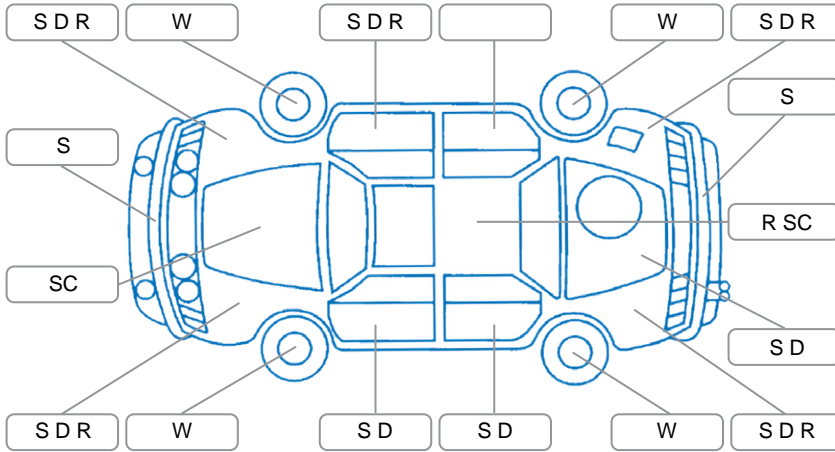

Report ID:	28,158,804	Version:	1
Created:	04 May 2026		

Make:	Ford	Model:	Transit
Body Style:	Van	Year:	2009
Rego No.:	QYR662	Rego Expiry:	22 Dec 2026
WoF Expiry:	24 Oct 2026	Odometer:	290,079 Kms
Good No.:	28158804	VIN:	WF0XXXTTFX9R32773
Next Service:		Service History:	No

Key

S = Scratch R = Rust C = Crack * = Decals W = Significant scuffs
 D = Dent PT = Paint defect P = Pin dent SC = Stone Chips

Note: some defects and blemishes may not be displayed in the diagram

Body Inspection Comments

- Drivers mirror cover broken
- Passengers mirror glass broken
- Rust on A pillars
- Right taillight cracked

Conditions During Body Inspection

Under Carriage and Under Bonnet Inspection Comments

Oil leaks