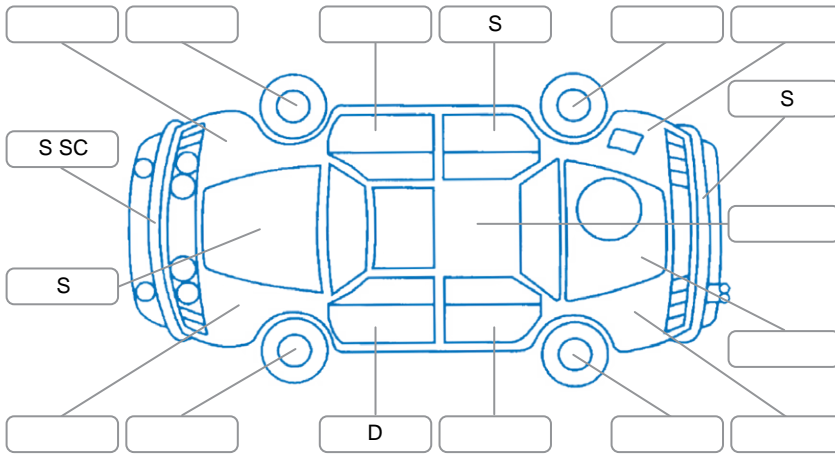

Report ID:	28,158,787	Version:	2
Created:	03 Jun 2026		

Make:	Ford	Model:	Mustang Mach-E
Body Style:	SUV	Year:	2023
Rego No.:	PWS100	Rego Expiry:	20 Jul 2026
WoF Expiry:	14 Apr 2027	Odometer:	55,396 Kms
Good No.:	28158787	VIN:	3FMTR1RM8PMA00085
Next Service:	58000	Service History:	Yes

Key
 S = Scratch R = Rust C = Crack * = Decals W = Significant scuffs
 D = Dent PT = Paint defect P = Pin dent SC = Stone Chips

Note: some defects and blemishes may not be displayed in the diagram

Body Inspection Comments

Right wing mirror indicator glass chip

Conditions During Body Inspection

Under Carriage and Under Bonnet Inspection Comments

Interior Comments

Seats:	Good
Carpets:	Good
Panels:	Good
Dashboard:	Good

General Comments