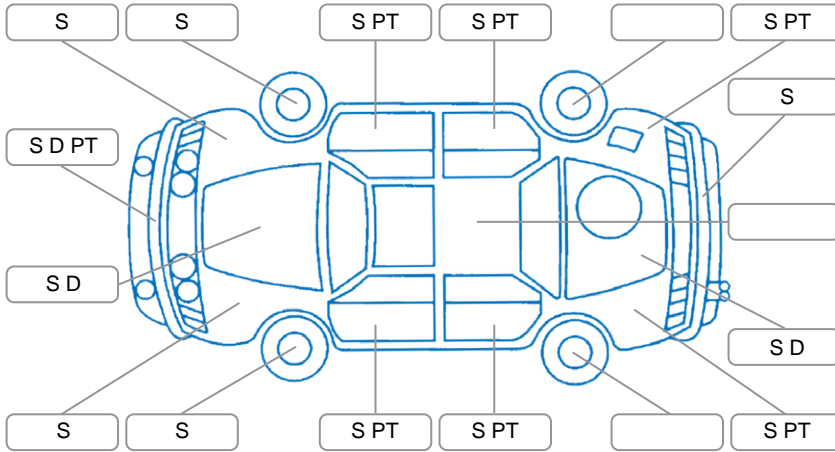

Report ID:	28,158,739	Version:	1
Created:	04 May 2026		

Make:	Mazda	Model:	Bt-50
Body Style:	Utility	Year:	2017
Rego No.:	KWC645	Rego Expiry:	27 Mar 2026
WoF Expiry:	27 Sep 2025	Odometer:	285,382 Kms
Good No.:	28158739	VIN:	MMOUR0YG100740367
Next Service:	286887	Service History:	Yes

Key

S = Scratch R = Rust C = Crack * = Decals W = Significant scuffs
 D = Dent PT = Paint defect P = Pin dent SC = Stone Chips

Note: some defects and blemishes may not be displayed in the diagram

Body Inspection Comments

Center console trim needs to refit, front bumper unsecure needs to refit, right taillight crack ,

Conditions During Body Inspection

Under Carriage and Under Bonnet Inspection Comments

Both inner cv boot leak, underbody surface rust, both front wheel play,