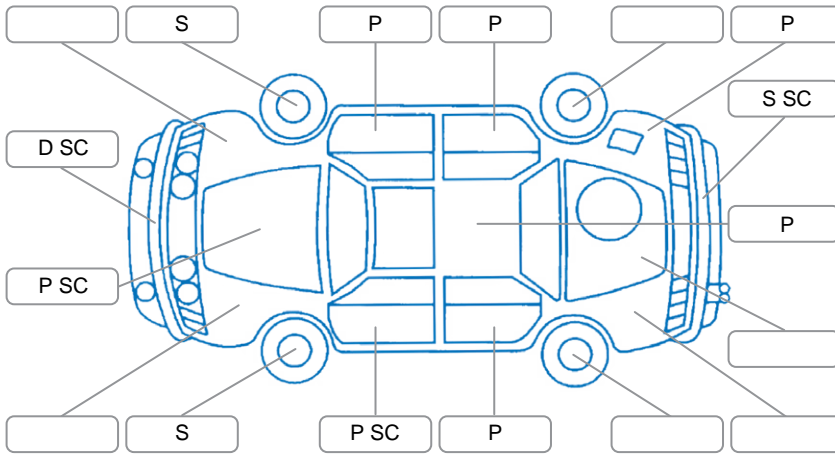

Report ID:	28,158,606	Version:	2
Created:	05 May 2026		

Make:	Mazda	Model:	Premacy
Body Style:	Wagon	Year:	2007
Rego No.:	KDC127	Rego Expiry:	07 Jun 2026
WoF Expiry:	22 Dec 2026	Odometer:	190,767 Kms
Good No.:	28158606	VIN:	7AT0C133X16166374
Next Service:	200,770 Kms	Service History:	No

Key
 S = Scratch R = Rust C = Crack * = Decals W = Significant scuffs
 D = Dent PT = Paint defect P = Pin dent SC = Stone Chips

Note: some defects and blemishes may not be displayed in the diagram

Body Inspection Comments

Conditions During Body Inspection: Dry

Under Carriage and Under Bonnet Inspection Comments

Interior Comments

Seats:	Good
Carpets:	Good
Panels:	Good
Dashboard:	Good

General Comments

Road Conditions During Test Drive	Dry	
Engine Timing Mechanism	Timing Chain	
Evidence of Cam Belt Replacement	<input type="checkbox"/> Yes <input type="checkbox"/> No	Kms
Inspected by:	LukaAjitvan Woerden	
Published by:	Harry Dodds	
Inspection Date:	02 May 2026	