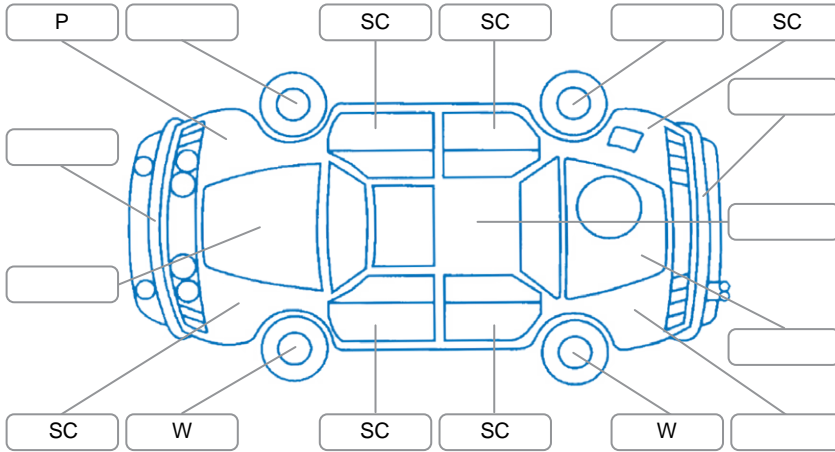

Key

S = Scratch R = Rust C = Crack * = Decals W = Significant scuffs
 D = Dent PT = Paint defect P = Pin dent SC = Stone Chips

Note: some defects and blemishes may not be displayed in the diagram

Body Inspection Comments

Windscreen edges delaminating slightly.

Conditions During Body Inspection

Dry

Under Carriage and Under Bonnet Inspection Comments

Front wheel drive.
 Freshly serviced.

Interior Comments

Seats:	Average
Carpets:	Average
Panels:	Poor
Dashboard:	Average