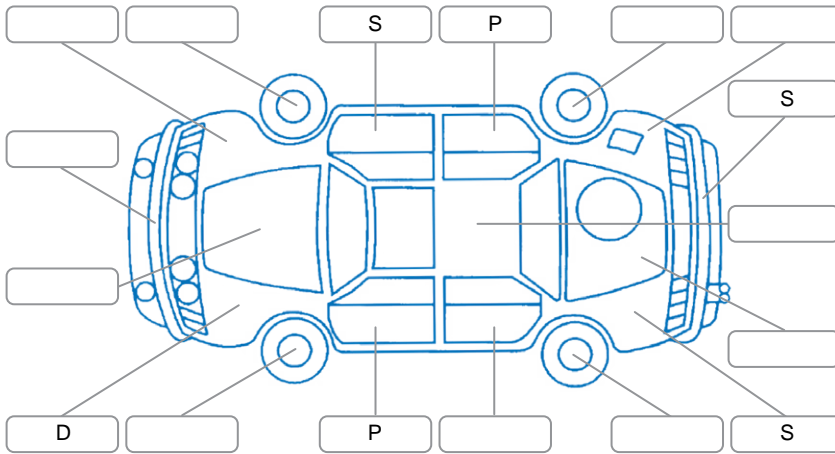

Key
 S = Scratch R = Rust C = Crack * = Decals W = Significant scuffs
 D = Dent PT = Paint defect P = Pin dent SC = Stone Chips

Note: some defects and blemishes may not be displayed in the diagram

Body Inspection Comments

Conditions During Body Inspection	Dry
-----------------------------------	-----

Under Carriage and Under Bonnet Inspection Comments

Interior Comments

Seats:	Average
Carpets:	Average
Panels:	Driver Door Fabric Coming Off
Dashboard:	Average