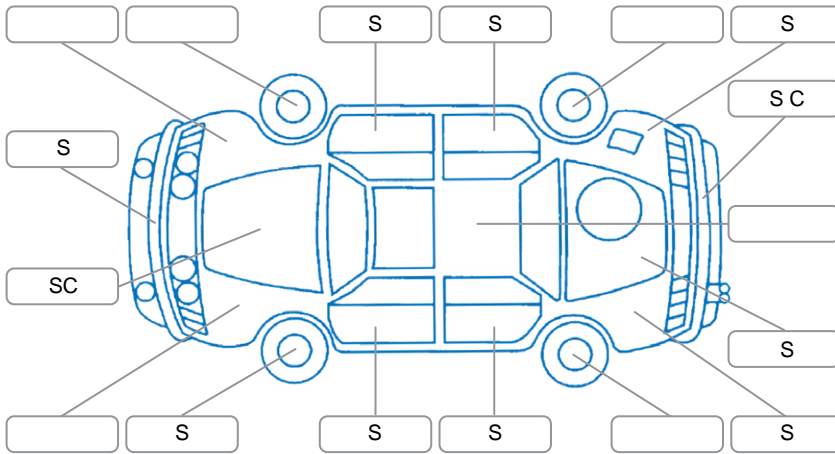

Report ID:	28,158,469	Version:	1
Created:	02 May 2026		

Make:	Mazda	Model:	Demio
Body Style:	Hatchback	Year:	2015
Rego No.:	PNS806	Rego Expiry:	24 Apr 2026
WoF Expiry:	26 Sep 2026	Odometer:	138,221 Kms
Good No.:	28158469	VIN:	7AT0C12HX22116917
Next Service:	136000	Service History:	No

Key
 S = Scratch R = Rust C = Crack * = Decals W = Significant scuffs
 D = Dent PT = Paint defect P = Pin dent SC = Stone Chips

Note: some defects and blemishes may not be displayed in the diagram

Body Inspection Comments

Rear bumper needs to refit,

Conditions During Body Inspection

Wet

Under Carriage and Under Bonnet Inspection Comments

Interior Comments

Seats: passenger seat torn,

Carpets: Average

Panels: Average